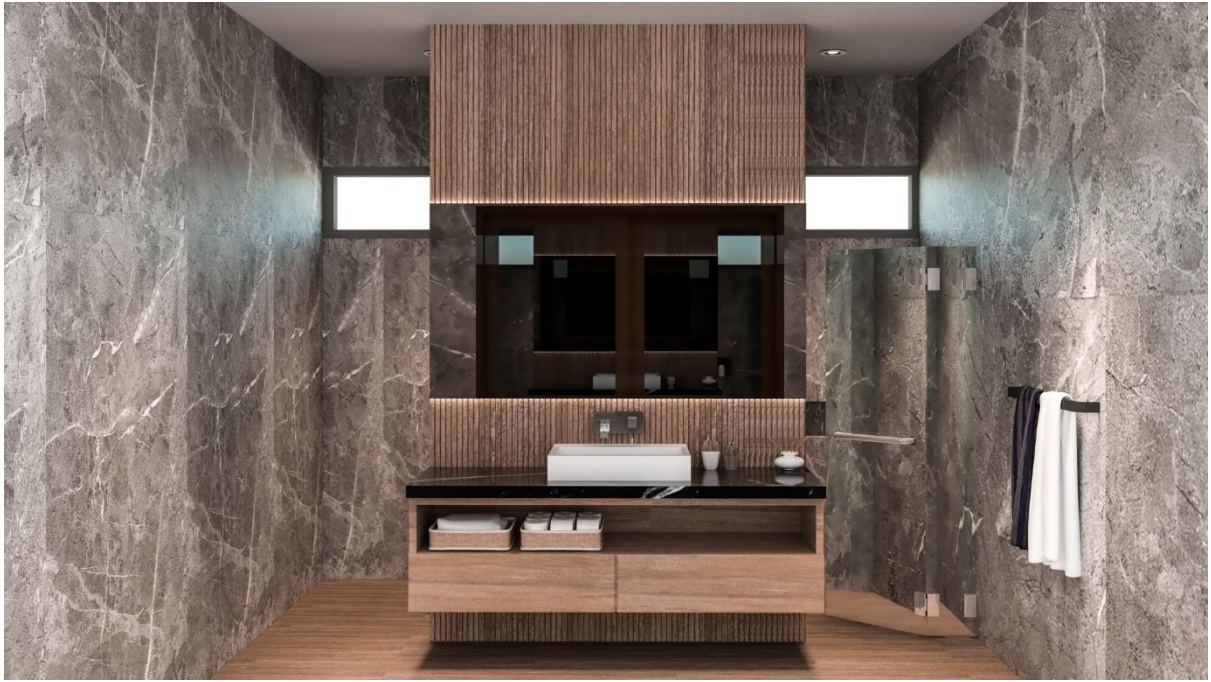

The SANCTUARY Model

Be able to build on Plot 11 – 23 In Hamlet 9

Living Area The Sanctuary Design

On Land Size 925.05 Sq.m.

1	INDOOR (Sq.m.)	200.08
	Master Bedroom	22.87
	Walk-in-closet at master bedroom	12.50
	Bedroom 2	23.12
	Bedroom 3	11.46
	Walk-in-closet at bedroom 3	3.99
	Master bathroom	12.77
	Bathroom 2	7.17
	Bathroom 3	6.33
	Toilet	5.59
	Living Area & Dining Area	57.42
	Kitchen	11.69
	Corridor	7.17
	Storage room and laundry room	18.00
2	OUTDOOR (Sq.m.)	236.92
	Car park	36.00
	Pavilion	20.00
	Pool Terrace	68.50
	Back terrace	16.00
	Terrace at storage room	4.64
	Swimming Pool (4 X 12) Infinity system	48.00
	Pool Control Room	4.00
	Outdoor Shower	2.25
	Ramp	12.00
	Walk way	25.53
3	TOTAL LIVING AREA	437.00

Starting price 19,086,000 baht*

--Date 13, 07, 2021.

Interior design 3D image Darker tone.

Interior design 3D image Lighter tone.