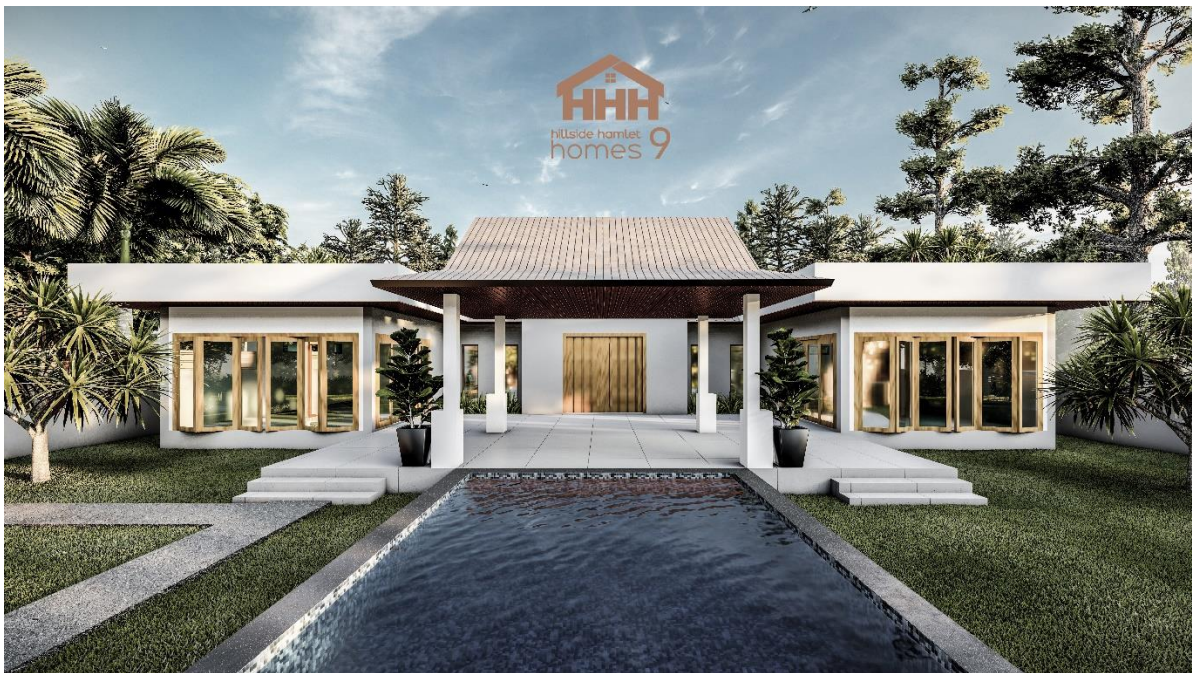

The SANCTUARY Model

Be able to build on Plot 11 – 23 In Hamlet 9

Living Area The Sanctuary Design

On Land Size 925.05 Sq.m.

1	INDOOR (Sq.m.)	200.08
	Master Bedroom	22.87
	Walk-in-closet at master bedroom	12.50
	Bedroom 2	23.12
	Bedroom 3	11.46
	Walk-in-closet at bedroom 3	3.99
	Master bathroom	12.77
	Bathroom 2	7.17
	Bathroom 3	6.33
	Toilet	5.59
	Living Area & Dining Area	57.42
	Kitchen	11.69
	Corridor	7.17
	Storage room and laundry room	18.00
2	OUTDOOR (Sq.m.)	236.92
	Car park	36.00
	Pavilion	20.00
	Pool Terrace	68.50
	Back terrace	16.00
	Terrace at storage room	4.64
	Swimming Pool (4 X 12) Infinity system	48.00
	Pool Control Room	4.00
	Outdoor Shower	2.25
	Ramp	12.00
	Walk way	25.53
3	TOTAL LIVING AREA	437.00

Starting price 19,086,000 baht*

--Date 13, 07, 2021.

Interior design 3D image Darker tone.

Interior design 3D image Lighter tone.